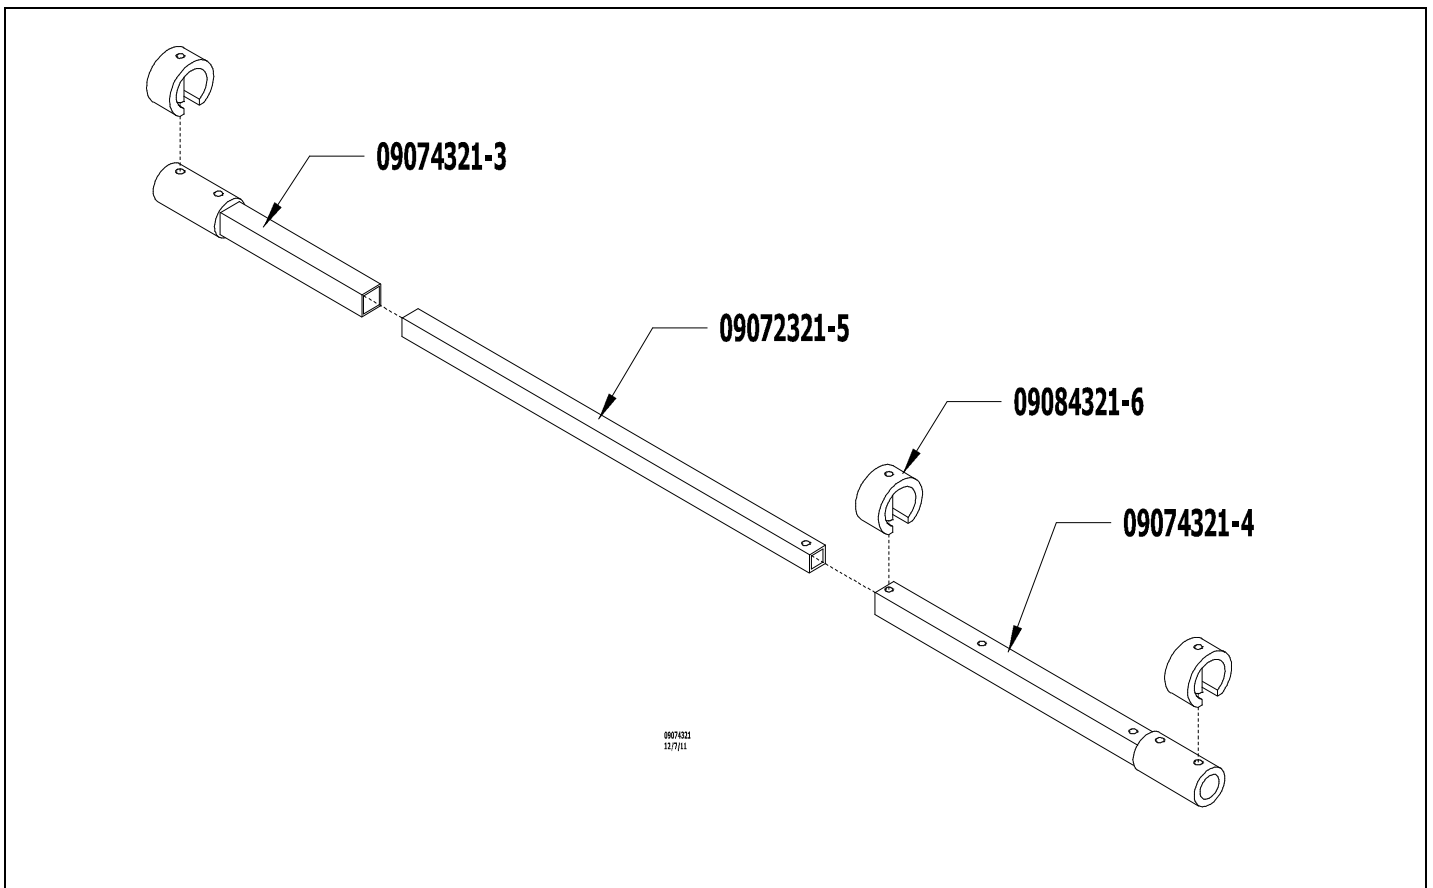

Illustrated Parts & Packing List

528 Gandrud Road, Owatonna, MN 55060

For a complete distributor & dealer list go to www.gandy.net

09074321 Connector Tube Package For Connecting Row Applicators From 18-inch to 42-inch Row Spacing

One Carton Containing The Following:

- 1..... 09072321-5..... Connector Tube 13-3/8
- 1..... 09074321-3..... Connector Tube 6-5/8
- 1..... 09074321-4..... Connector Tube 10-7/8
- 3..... 09084321-6..... Plastic Locking Collar

GDY-09074321-PPL
Drawing: 09074321
December 7, 2012
Revised From (5/2/00)
Printed in the USA