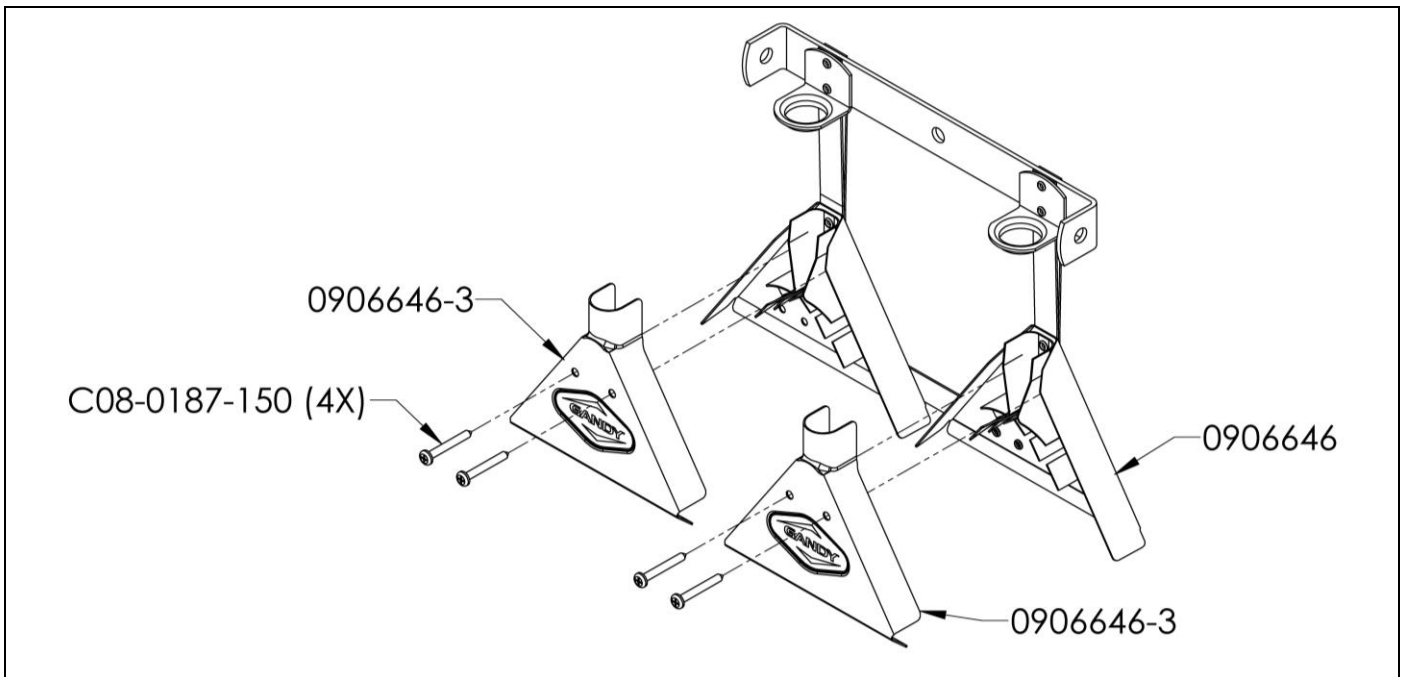

### Ro-Bander 14-inch

(All Hardware in Hardware Bag Unless Otherwise Specified)

#### One Carton Containing:

- 1..... 0906646..... Ro-Bander, 14-inch
- 2..... 0906646-3..... Cover, 7-inch Ro-Bander
- Use: 2 Decal, Ro-Bander (N02-0009-040) (in Place)
- 2 Pan Hd Sheet Metal Screw (C08-0187-150)

#### Installation Instructions

Insert delivery tube down through rings and into Ro-Bander (0906646) approximately 3/4".  
If tube is too long, cut off to desired length.

Attach Ro-Bander Covers (0906646-3) using the supplied sheet metal screws.