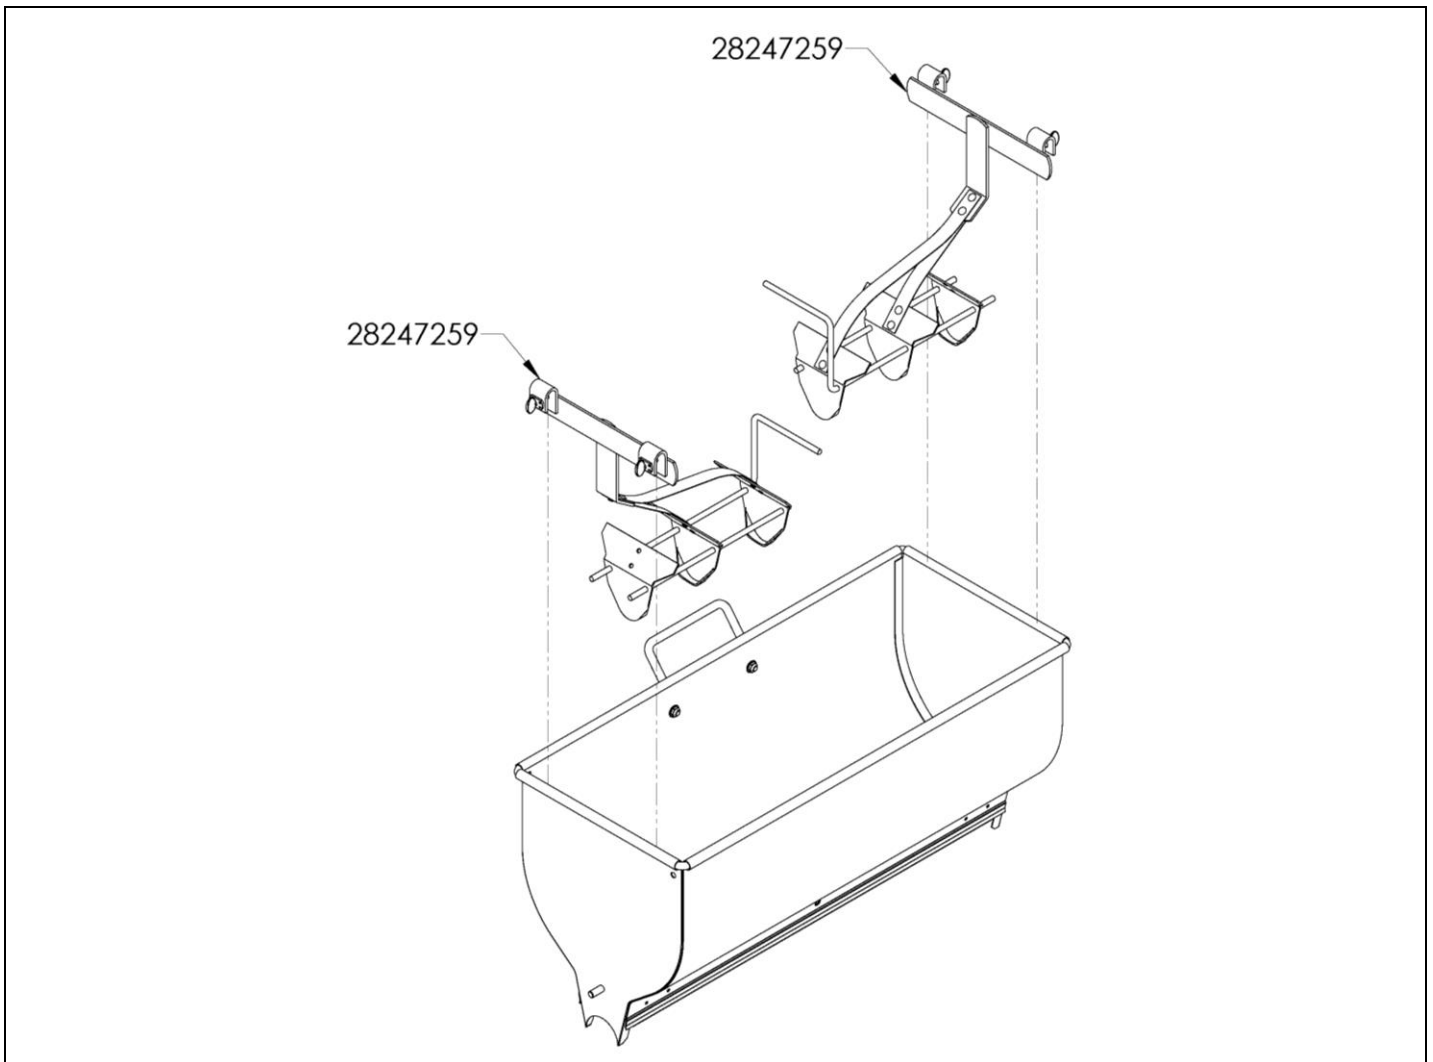

Parts List & Instructions

815 Rice Lake Street, Owatonna, MN 55060

Phone: 800-443-2476 / 507-451-5430

www.gandy.net / Email: sales@gandy.net

J24

Jiggler Package For 24-inch Hopper (Helps Eliminate Bridging)

One Carton Containing the Following Items:

- 2..... 28247259 Jiggler (For 24-inch Hopper)
With 1/4 x 3/4 Thumb Screws in place (two each Jiggler)

Attach Jigglers (one each side) over the outside round edge and tighten the thumb screws.